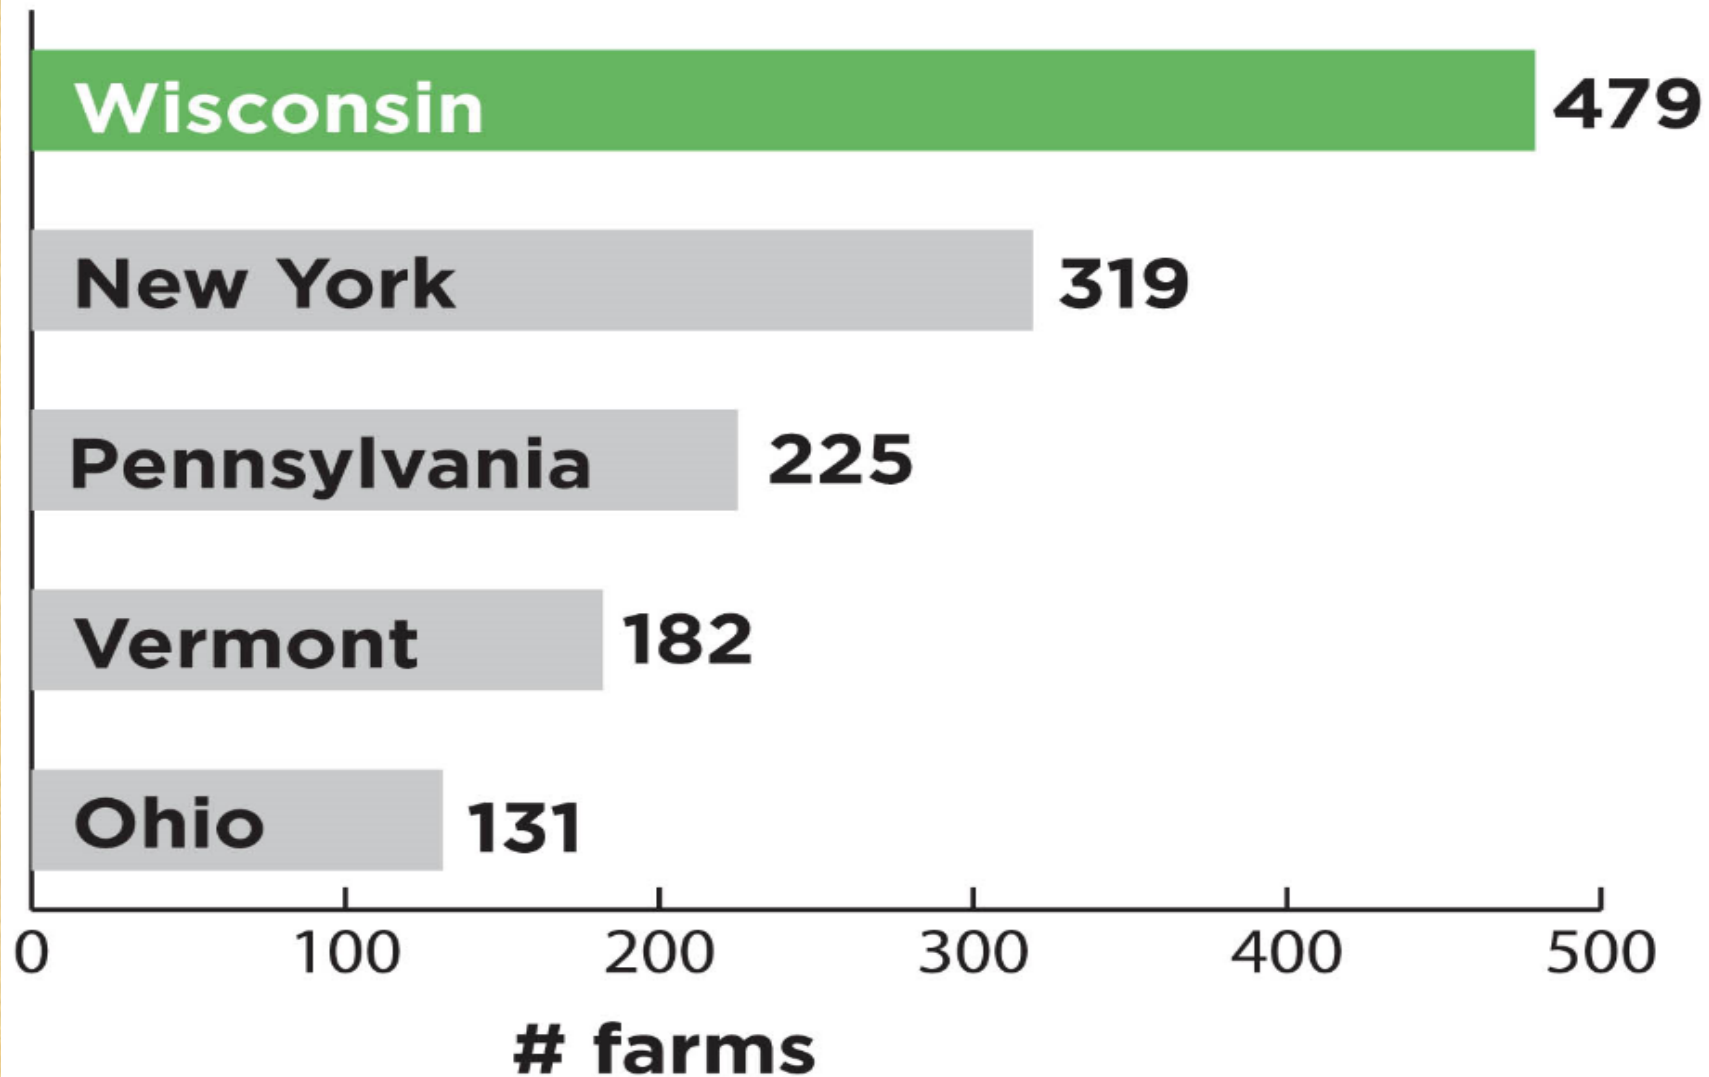

EAAP

Grass- based pasture dairy systems
in the Mid Western USA

August 25, 2014

Copenhagen, Denmark

Vance Haugen

Department of Agriculture and Life Science

University of Wisconsin

US: Midwest Region

Copyright © Houghton Mifflin Company. All rights reserved.

United States Department of Agriculture Statistics 2013 Data

	Herds	Number of Cows
US Dairy Herds	46,960	9,221,000
Wisconsin	10,880	1,271,000
Minnesota	3,895	484,000
Iowa	1,425	208,000

Organic Milk Sales as a % of Total US milk sales

- 2006 – 1.92 %
- 2013 – 4.38%

Figure 2. Top five states in number of organic dairy farms, 2008

Source: USDA. 2008. Organic Production Survey, Table 10.

Total Grass-fed Organic Herd