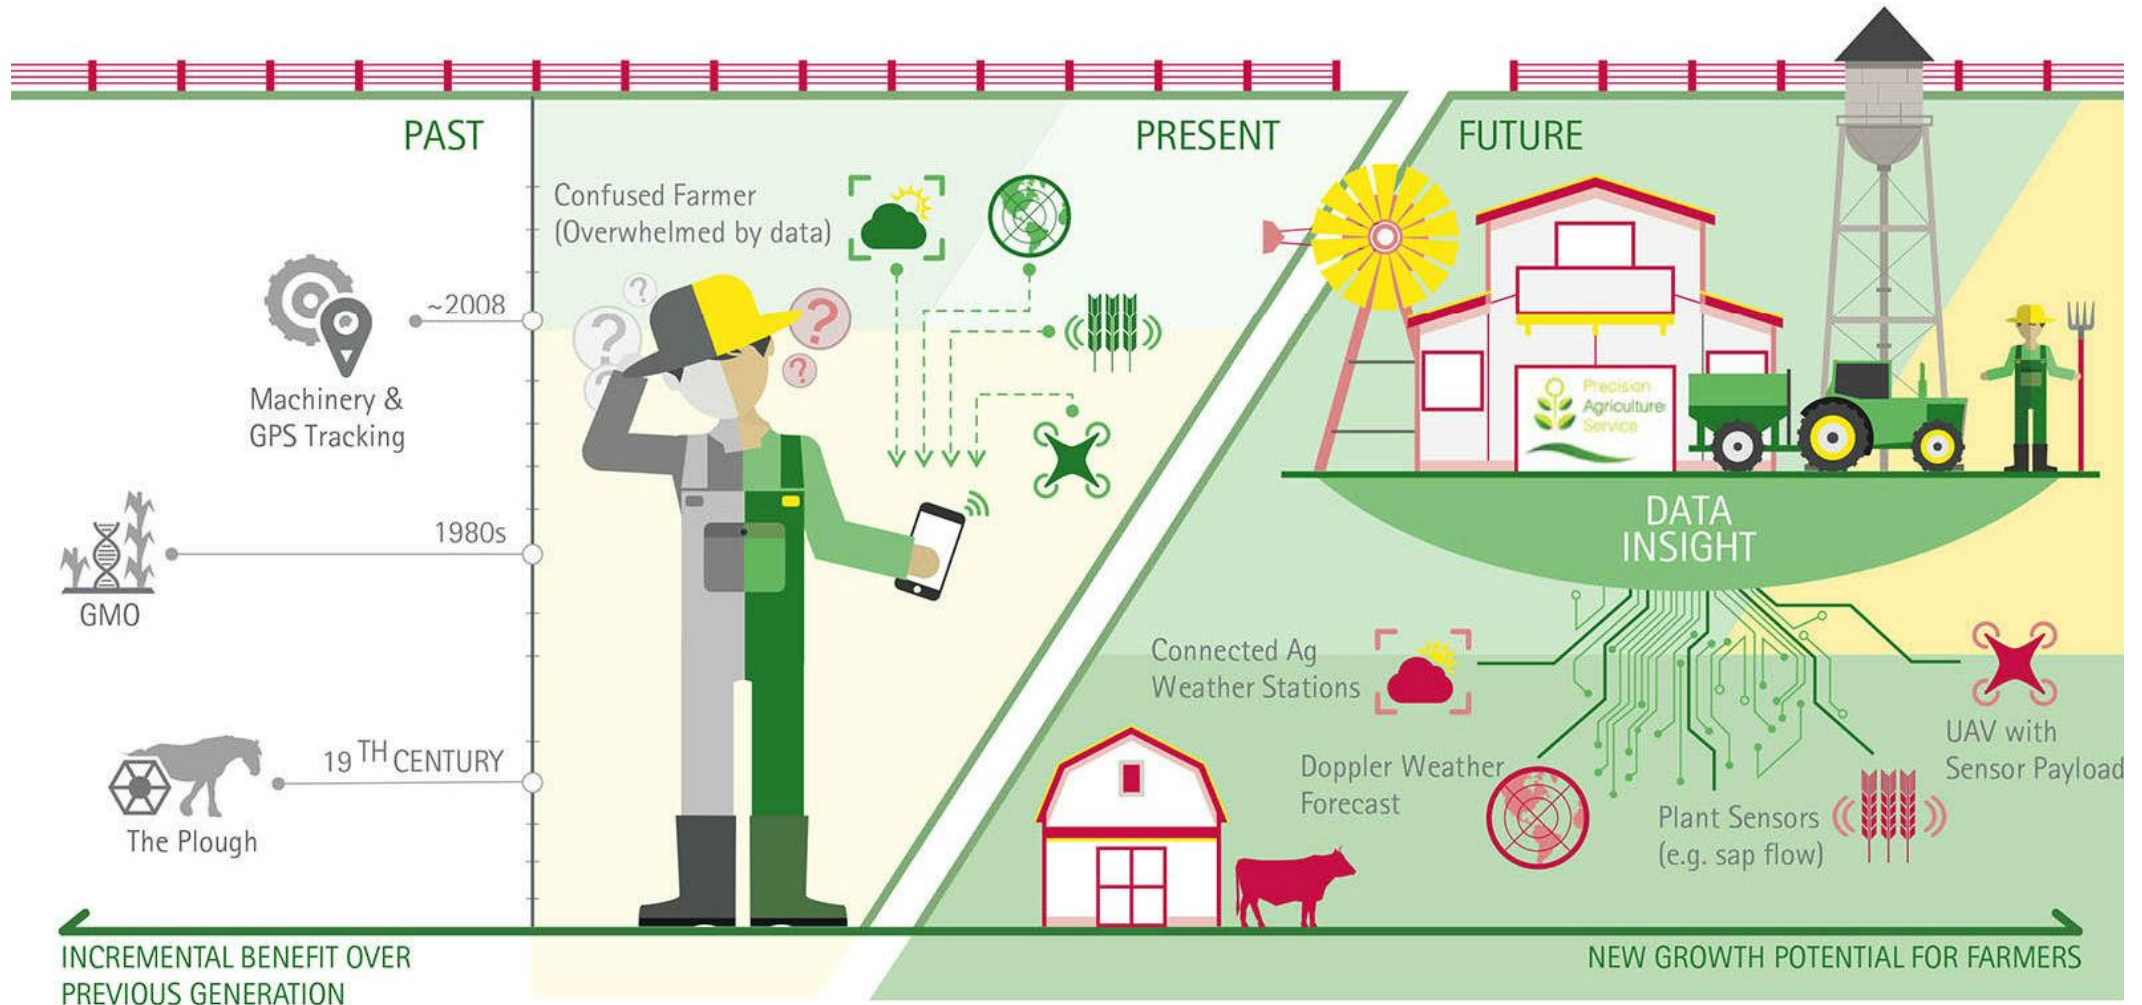

# Centre for Agri-Informatics and Metrics of Sustainability

David Flanders (CEO)

Richard Tiffin (Chief Scientist)

Chris Rawlings (Rothamsted)

Mario Caccamo (NIAB)

Alistair Stott (SRUC)

The logo for AgriTech, with "Agri" in green and "Tech" in grey, underlined with a green line. A small green leaf icon is positioned above the "i" in "Agri".

# Why Agrimetrics?

What?

# The Agrimetrics Data Science Ecosystem

How?

# The Semantic Web

The Web

The Semantic Web

- URI should point to data
- Accessing the URI returns data
- Relationships in the data point to additional URI's