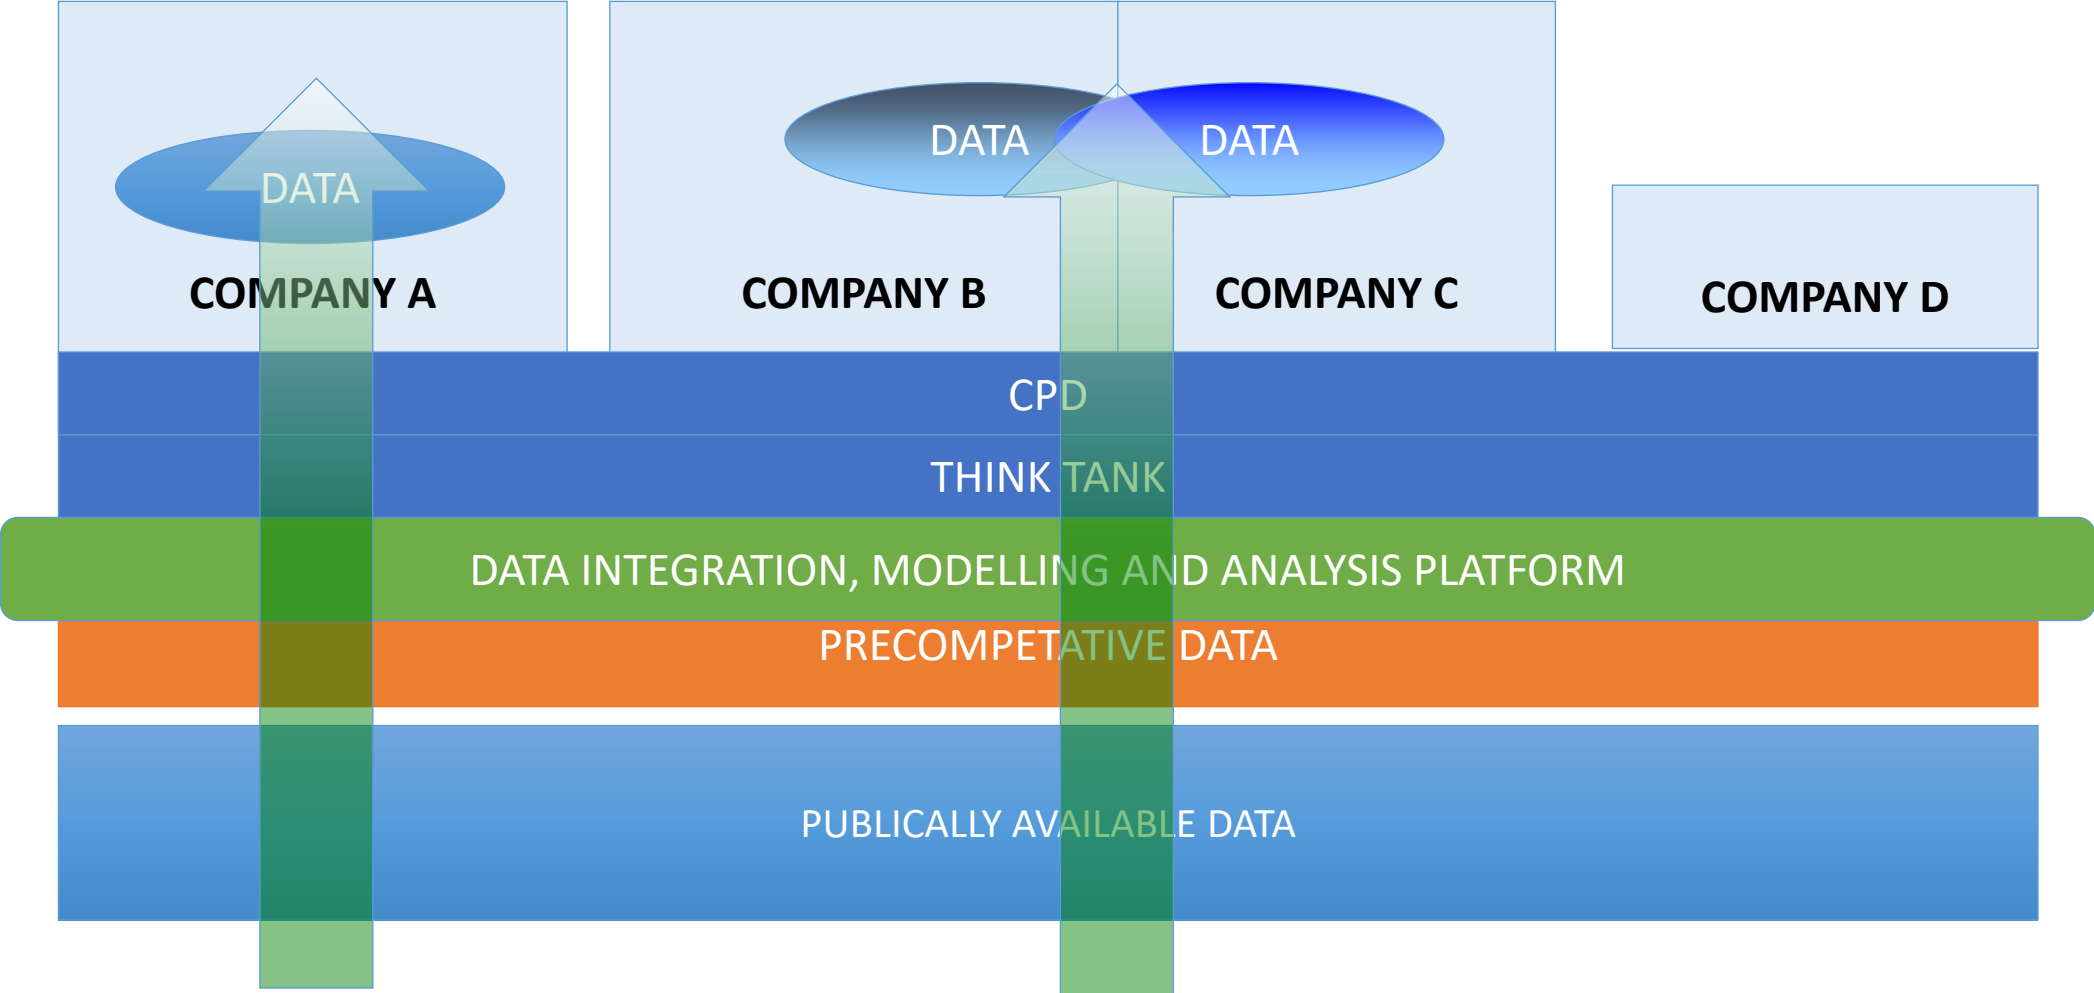

# Centre for Agri-Informatics and Metrics of Sustainability

David Flanders (CEO)

Richard Tiffin (Chief Scientist)

Chris Rawlings (Rothamsted)

Mario Caccamo (NIAB)

Alistair Stott (SRUC)

The logo for AgriTech, with "Agri" in green and "Tech" in grey, underlined with a green line. A small green leaf icon is positioned above the "i" in "Agri".

# Why Agrimetrics?

What?

# The Agrimetrics Data Science Ecosystem

How?

# The Semantic Web

The Web

The Semantic Web

- URI should point to data
- Accessing the URI returns data
- Relationships in the data point to additional URI's