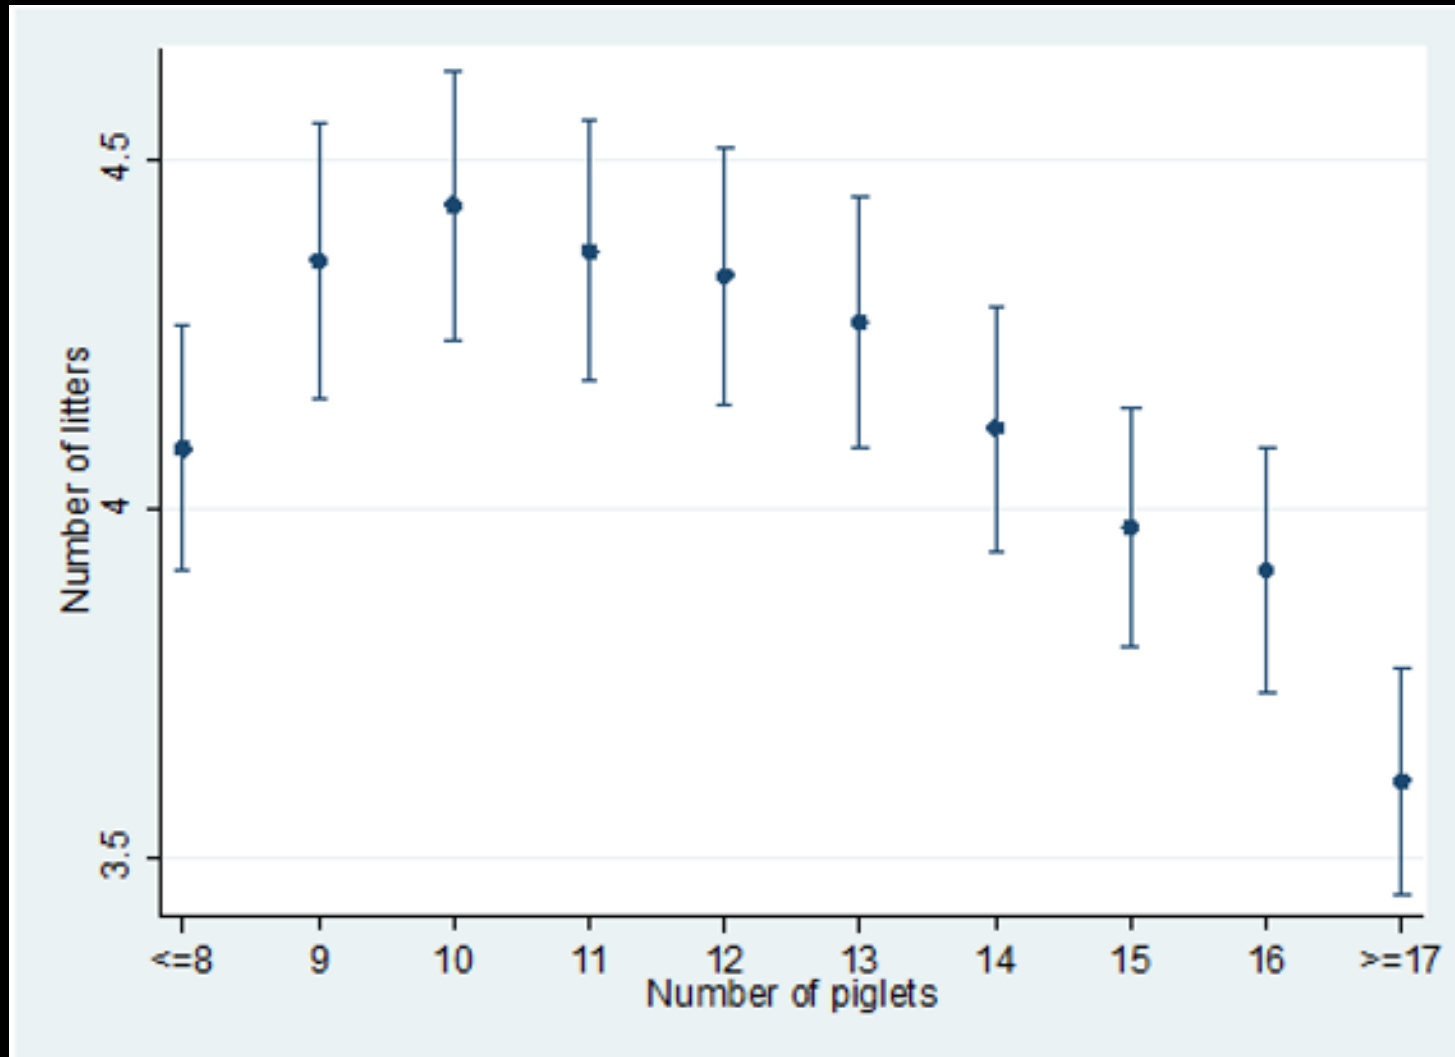

Predicted lifetime production of litters and litter size in first parity