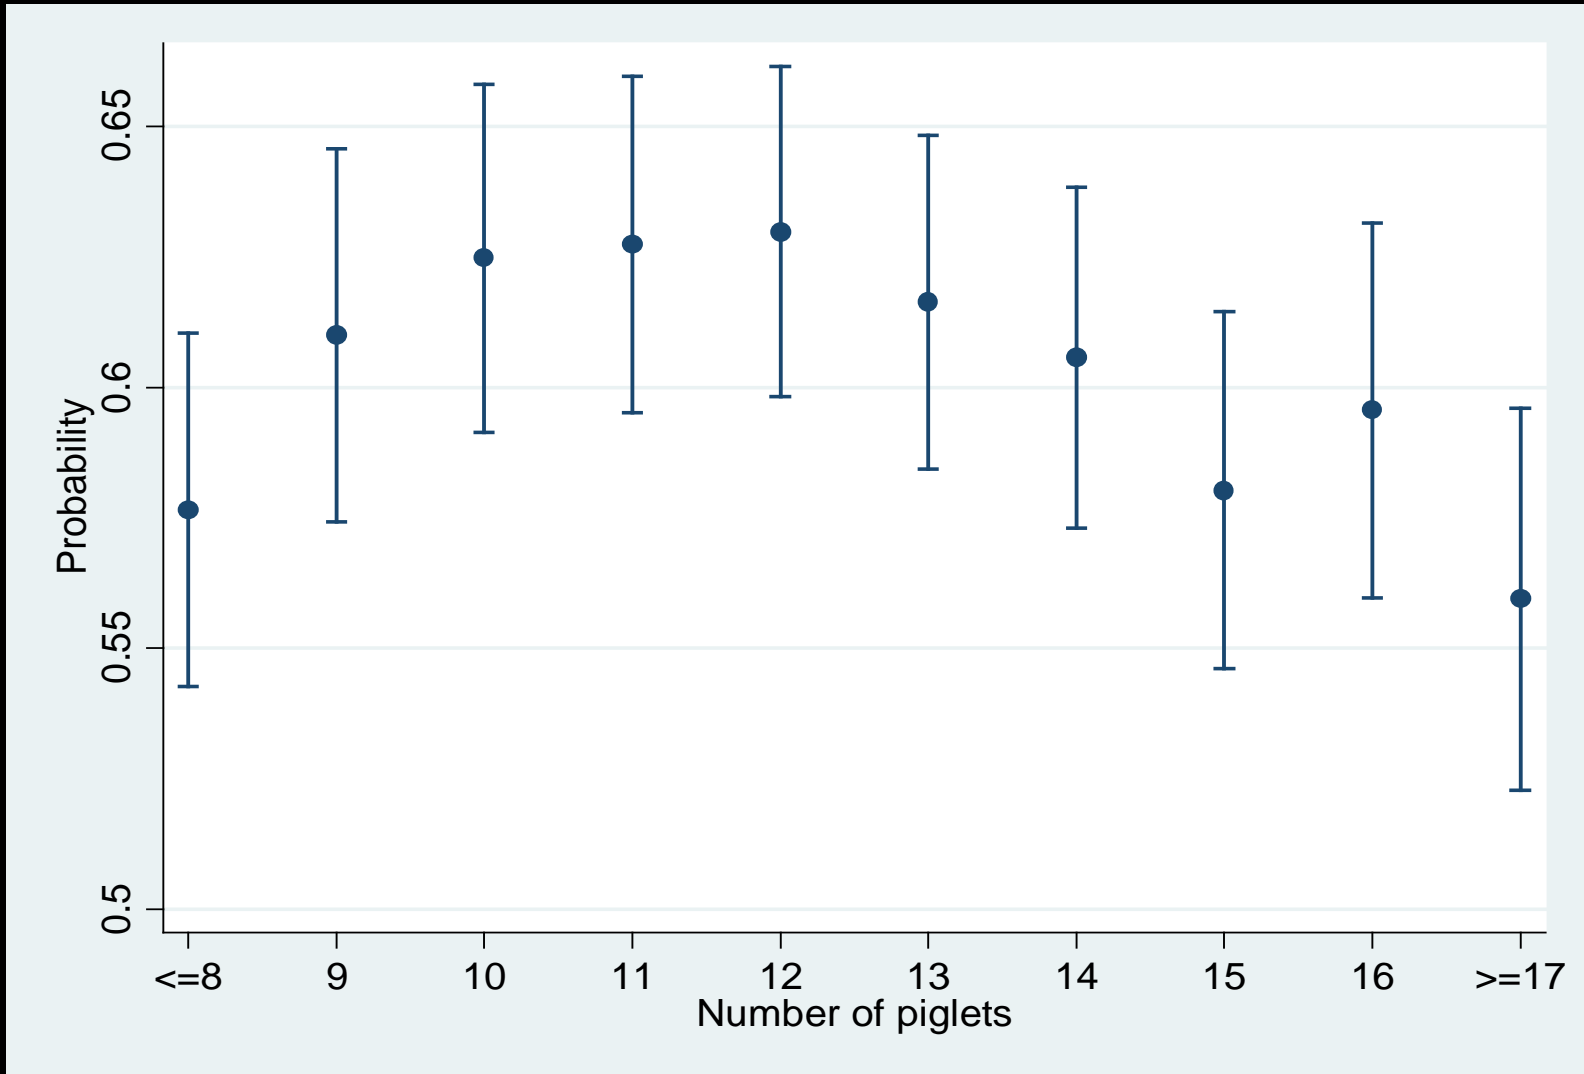

Predicted stayability (≥ 4 litters) and litter size in first parity