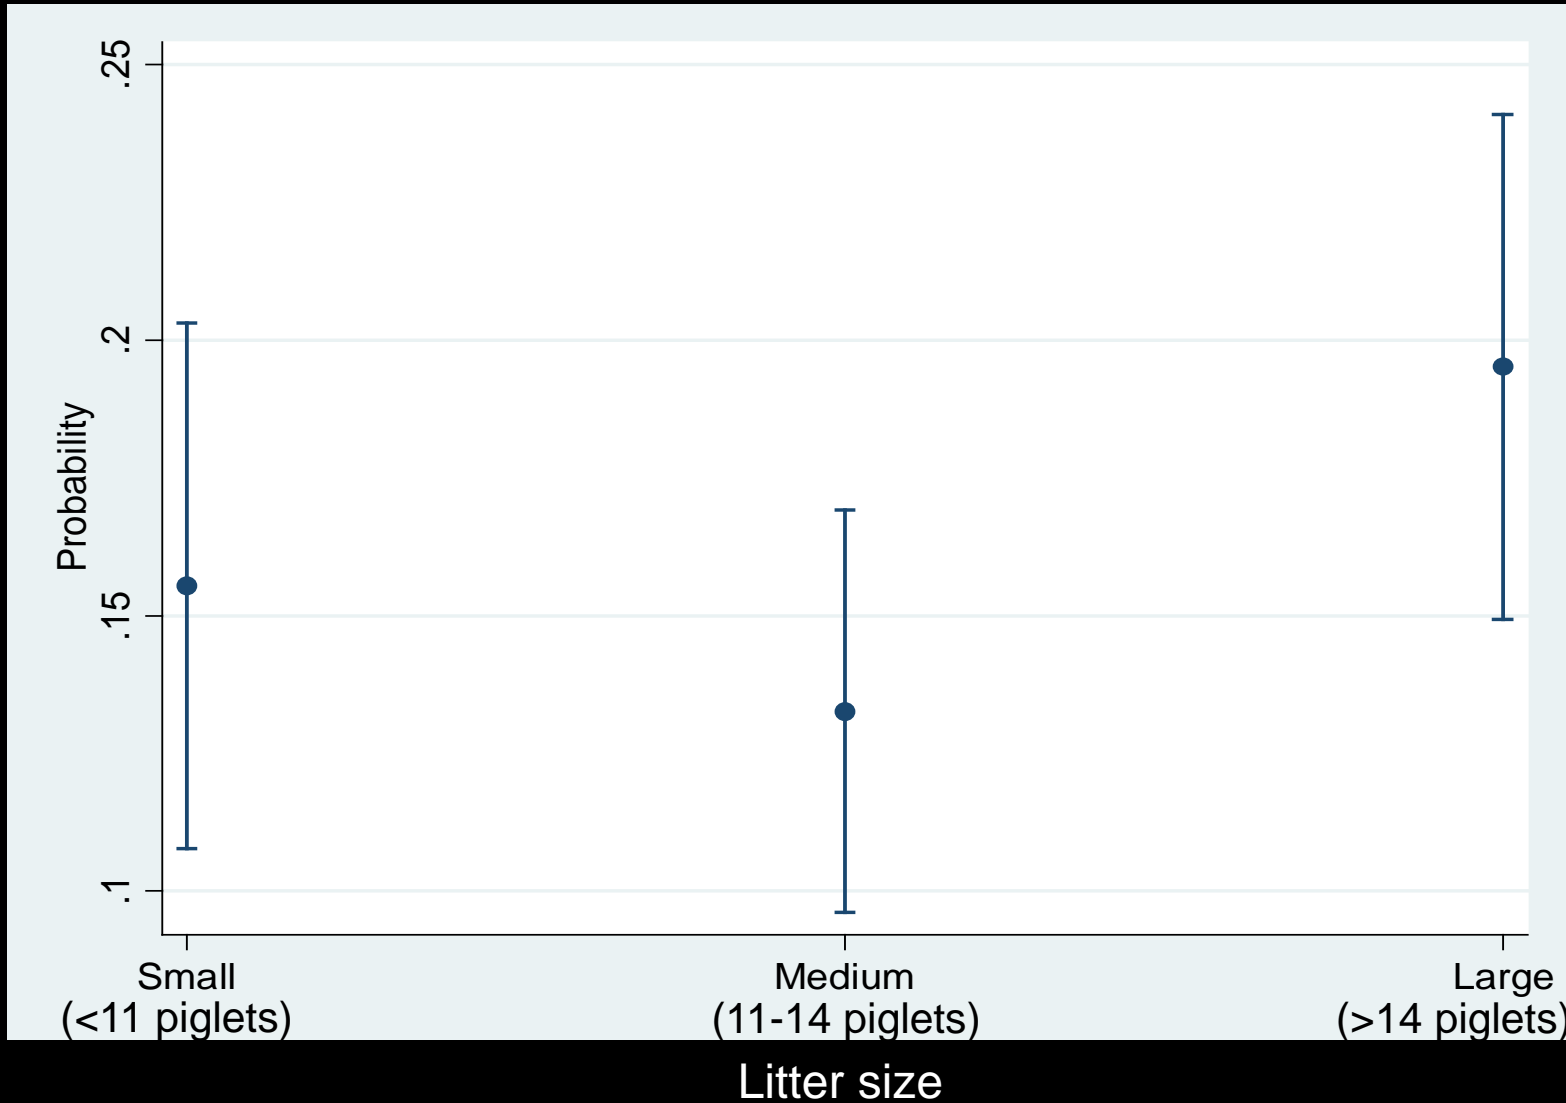

Results – lifetime performance

Predicted lifetime production of litters and litter size in first parity

Predicted stayability (≥ 4 litters) and litter size in first parity

Results - health

Predicted probability to receive medical treatment during gestation and lactation and litter size in first parity

Discussion

Conclusion

Important to take first parity litter size into account when assessing sow productivity in commercial piglet producing herds

Conclusion

Aiming for keeping sows giving birth to a medium-sized litter, with approximately 11-14 piglets born in total, may improve sows lifetime production, stayability and health

Aiming for keeping sows giving birth to a medium-sized litter, with approximately 11-14 piglets born in total, may improve sows lifetime production, stayability and health

Further evaluation of impact of litter size on sow lifetime performance and health is needed