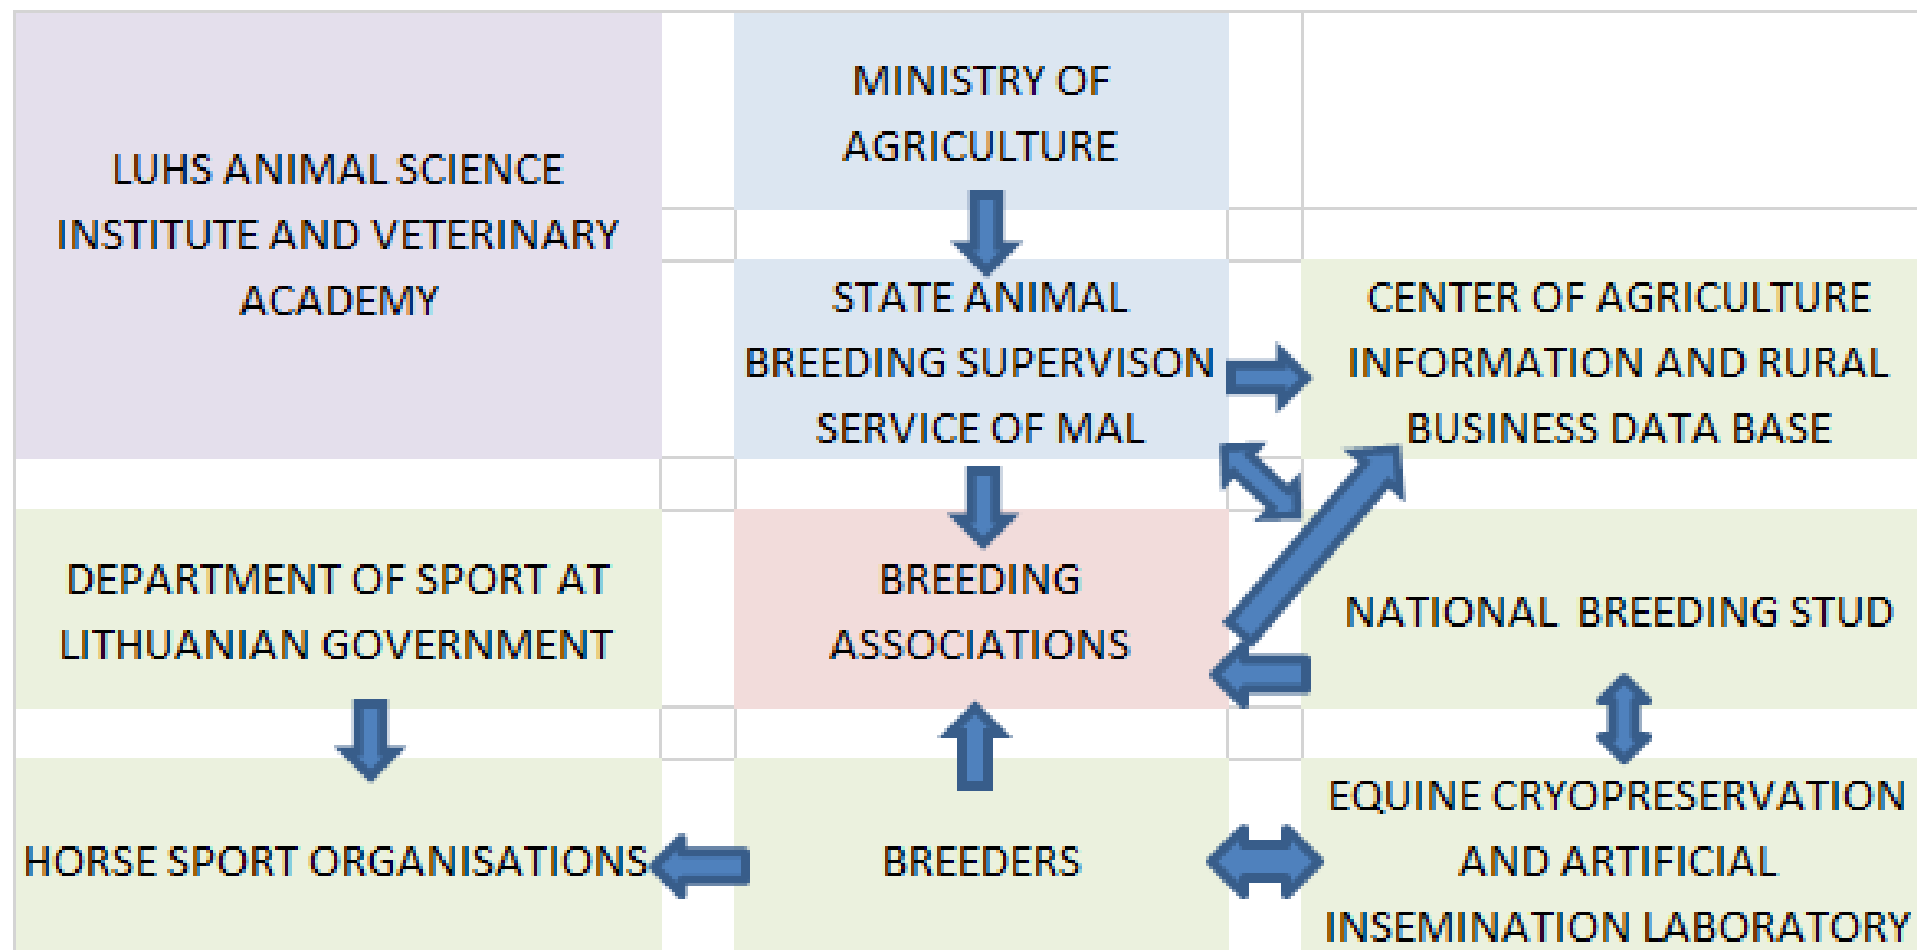

## Data on livestock population in 2017

## Horse industry situation

Activity indicators	2010	2017
Number of equines in the country	28754	16324
Number of equines per 1000 human	9,2	5,7
Number of broodmares	12891	7681
Number of breeders	19108	8117
Number of slaughtered horses	2250	637
Number of riding schools	42	105

# Horse population changes

## General management of horses