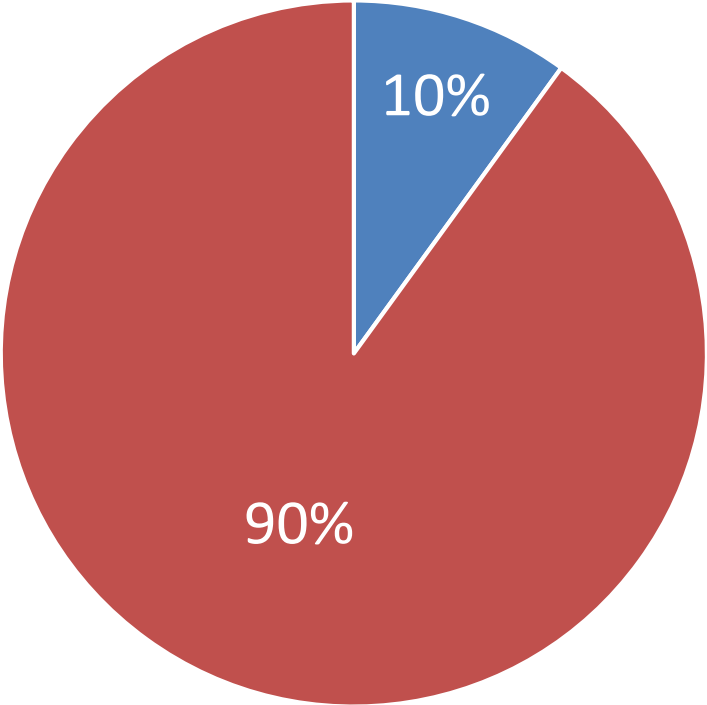

Breeding horses

2010