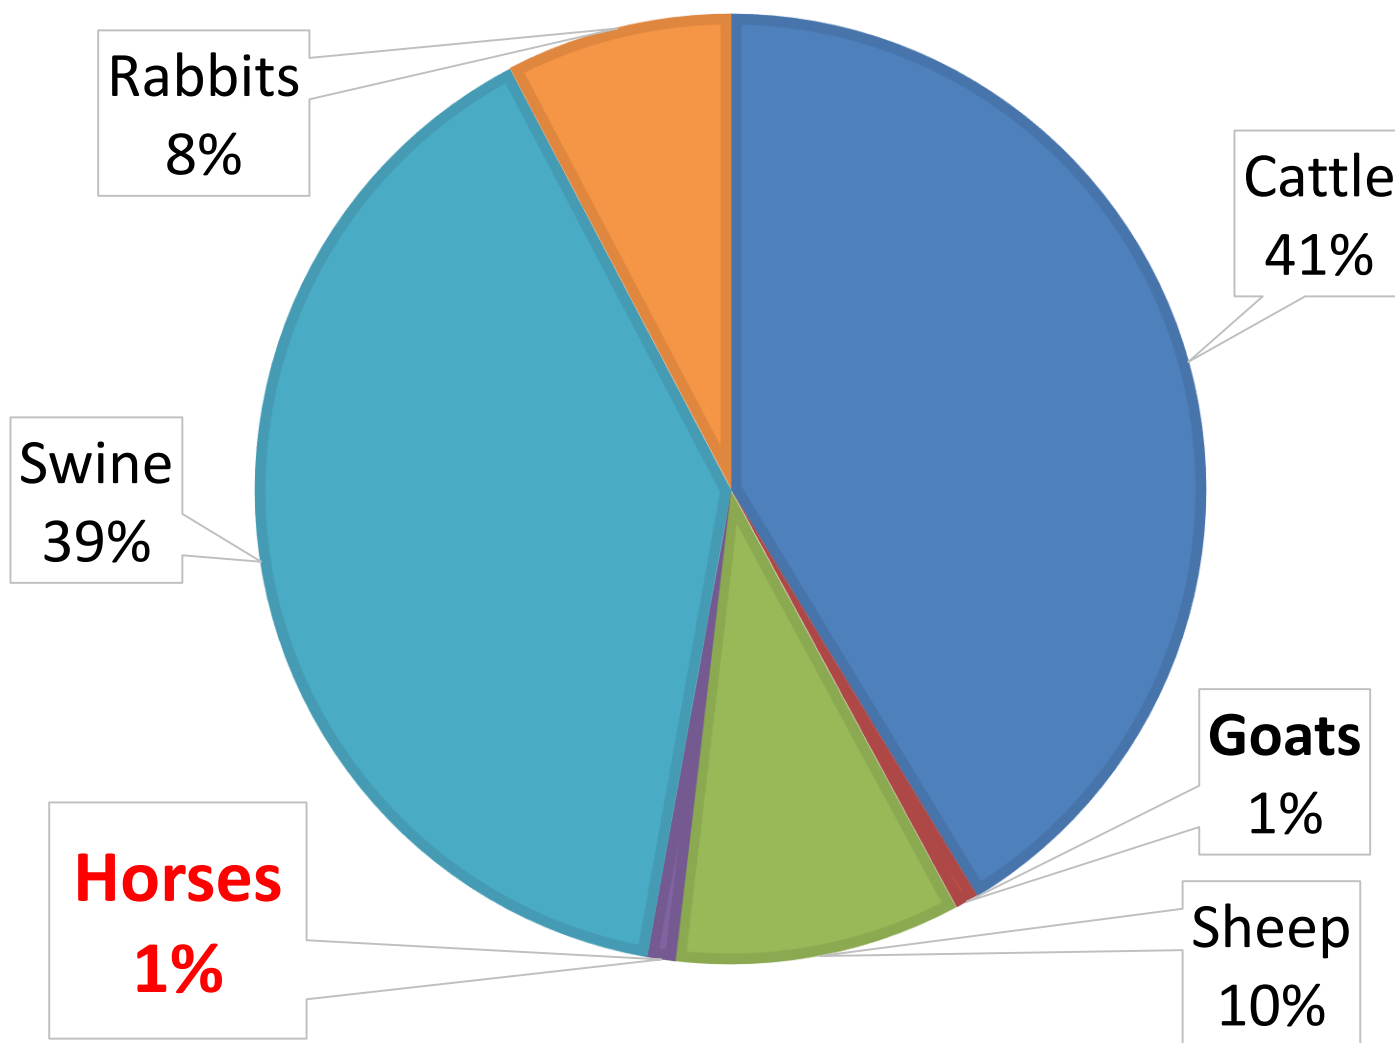

## HORSE INDUSTRY IN LITHUANIA

### AIM

- To review horse industry situation in Lithuania over last years.

### METHODS

- Literature review;
- Secondary data analyses;
- Interpretative analyses.

## Data on livestock population in 2017