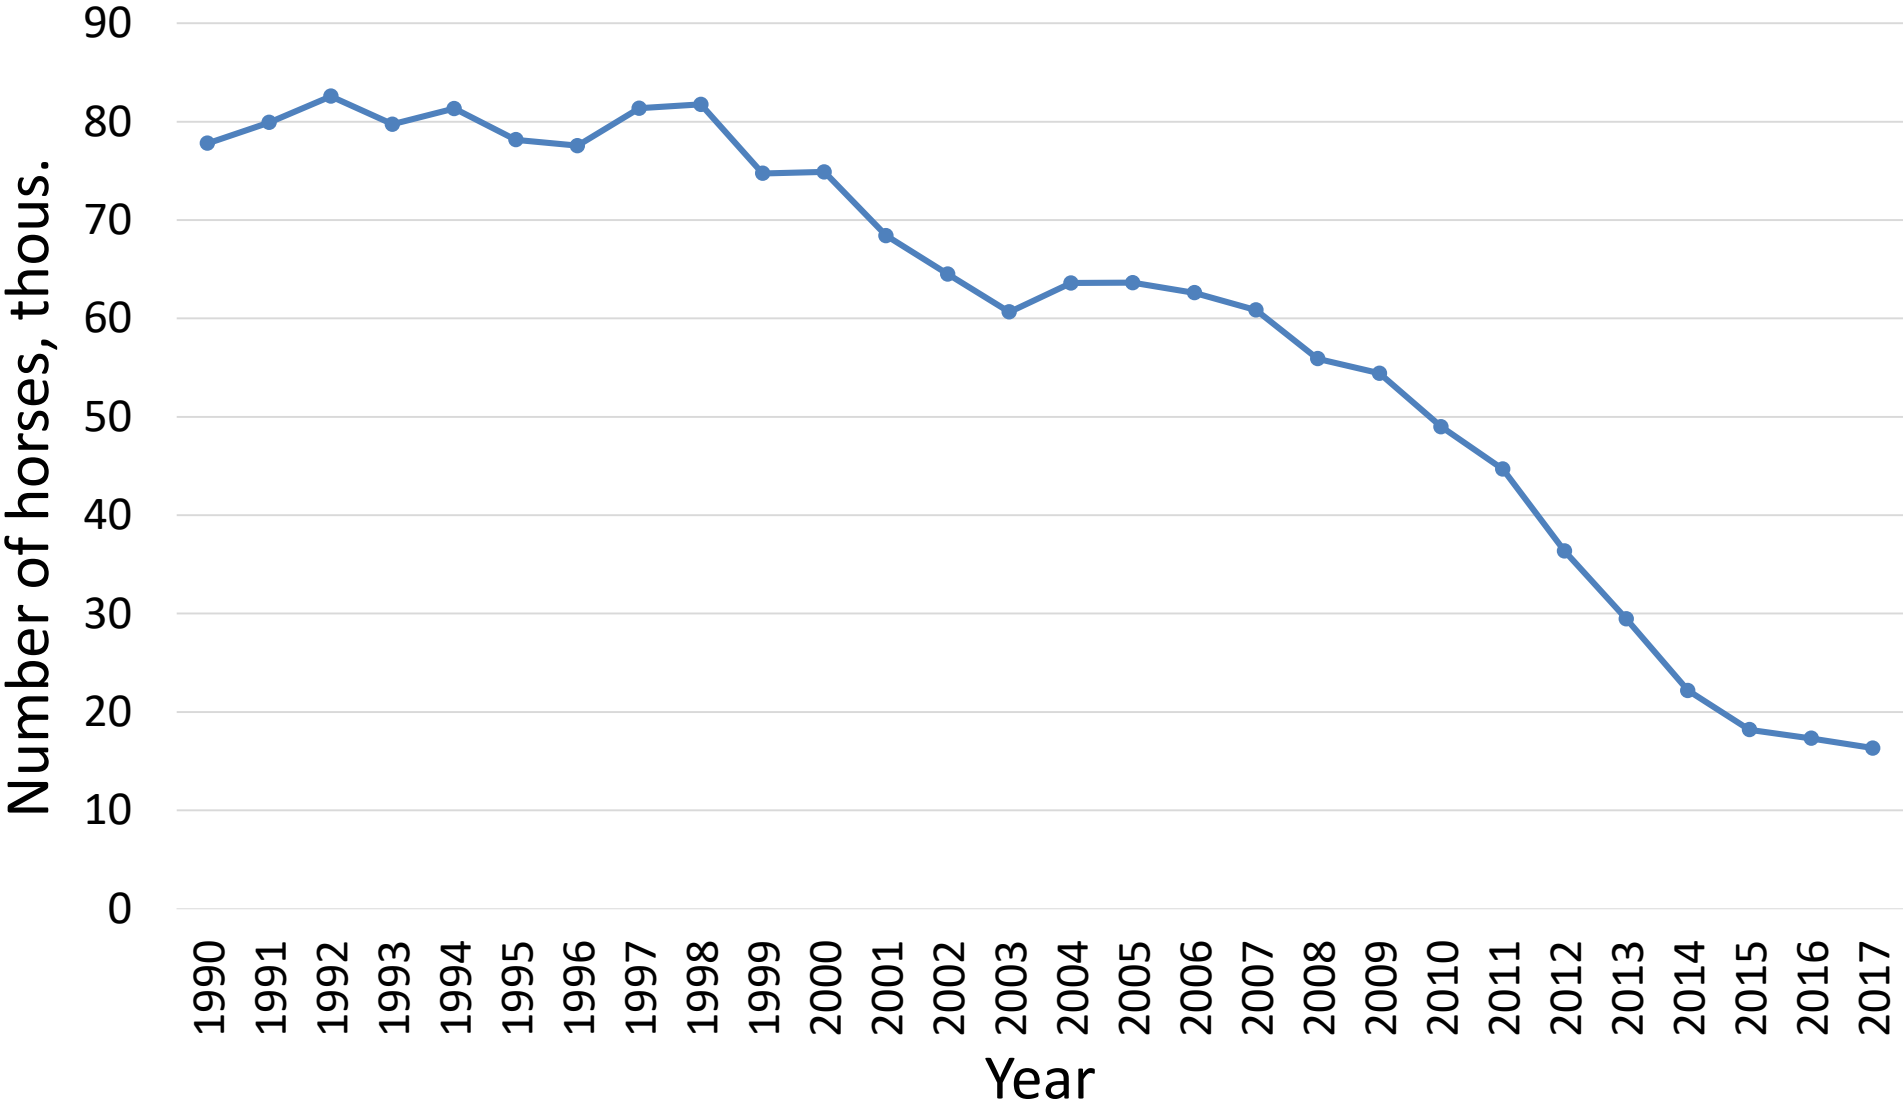

## Data on livestock population in 2017

## Horse industry situation

Activity indicators	2010	2017
Number of equines in the country	28754	16324
Number of equines per 1000 human	9,2	5,7
Number of broodmares	12891	7681
Number of breeders	19108	8117
Number of slaughtered horses	2250	637
Number of riding schools	42	105

# Horse population changes